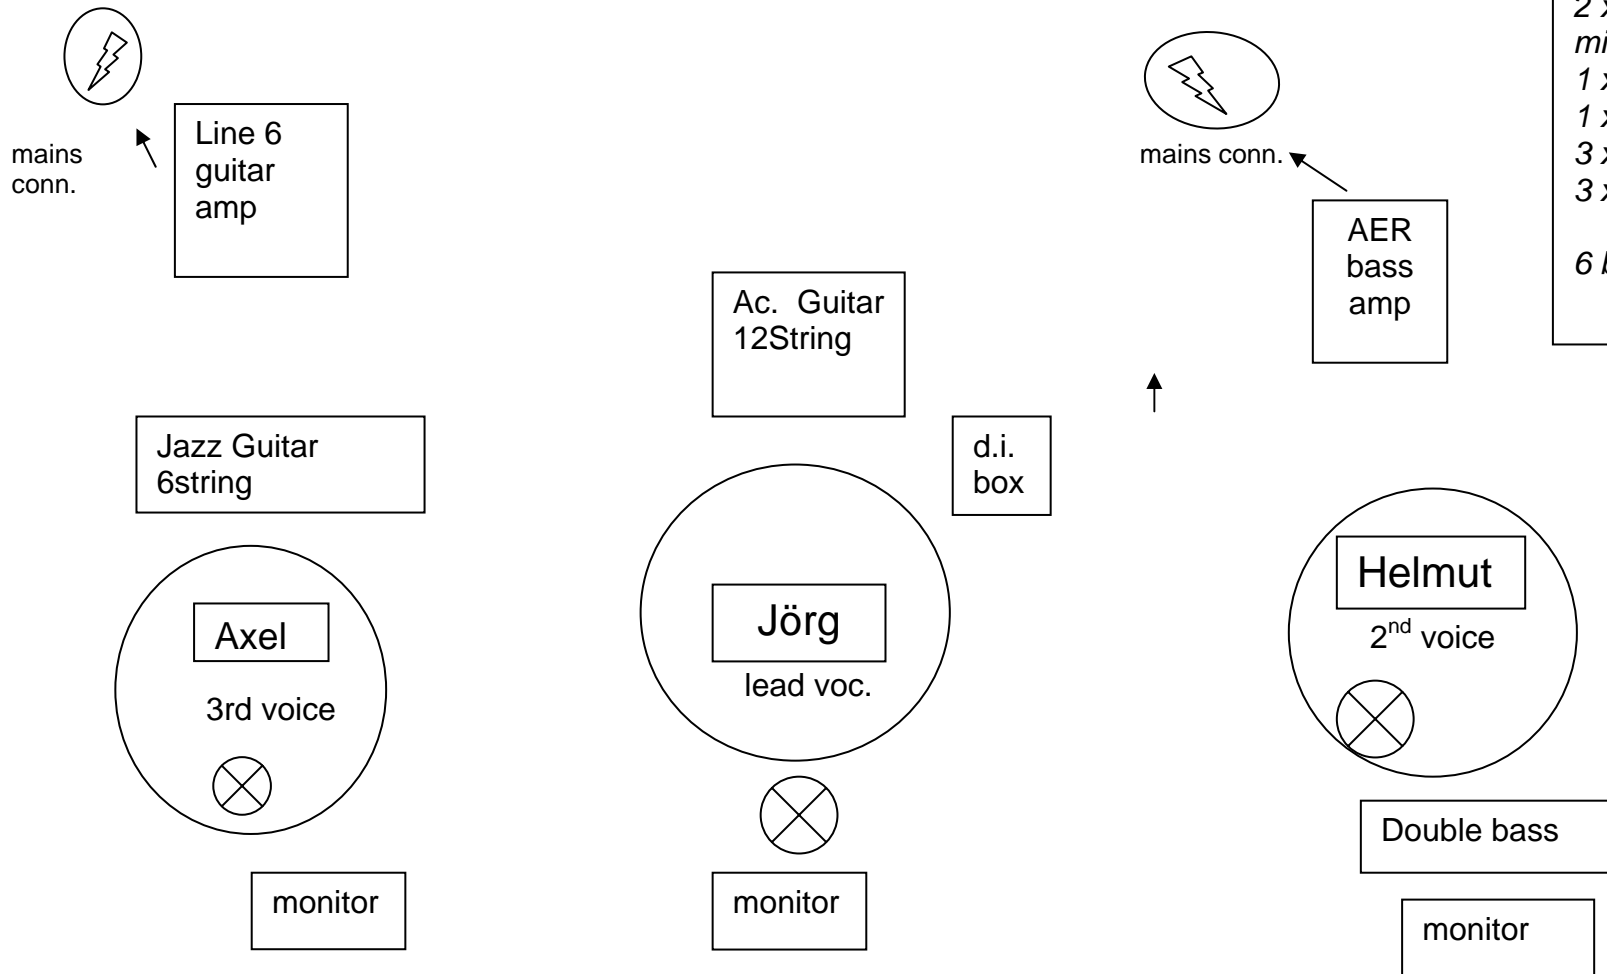

2015

For additional questions call:

0172/9903095

The Roadsters: stage set-up

*Technical Rider:
amps are backline delivered
from the band*

*1 x D.I. Box
2 x shure beta 87
microphone
1 x shure sm 58 microphone
1 x shure sm 57 for line 6
3 x microphone stand
3 x front monitor wedge*